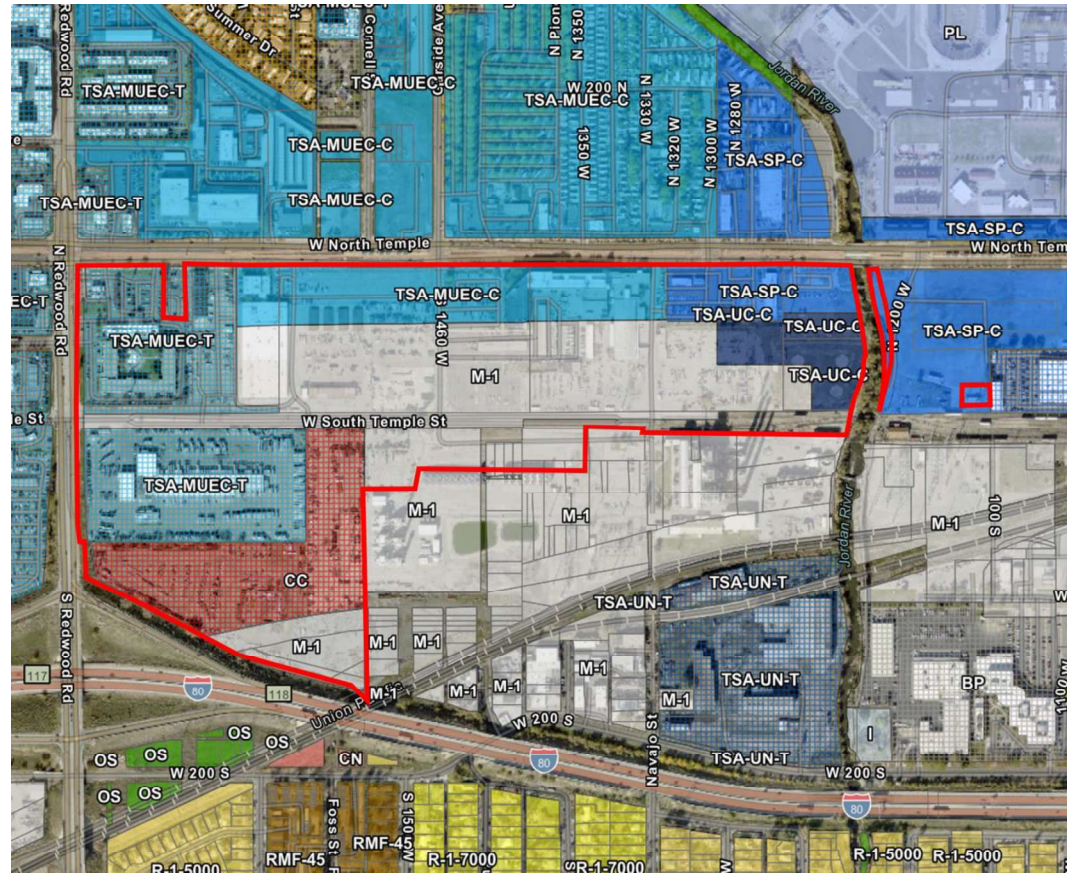

Public Engagement

- North Temple Community Task Force
- Jordan Meadows & Westpointe Community Council
- Rose Park Community Council
- Pacific Islander Chamber of Commerce
- Community Fairpark Safety Meeting
- Westside Coalition Annual Meeting
- Poplar Grove Community Council
- Fairpark Community Council
- Riverside Ballpark Ribbon Cutting
- Utah State Fair
- Hispanic Chamber of Commerce
- Rose Park Street Festival
- Groove in the Grove
- Get to the River Festival – Jordan River Commission
- Local legislators

Existing Conditions

- Proposal would consolidate six vastly different zoning codes into one
- Large contiguous holding provides unique opportunity for master-planning and placemaking

Master-planning Approach