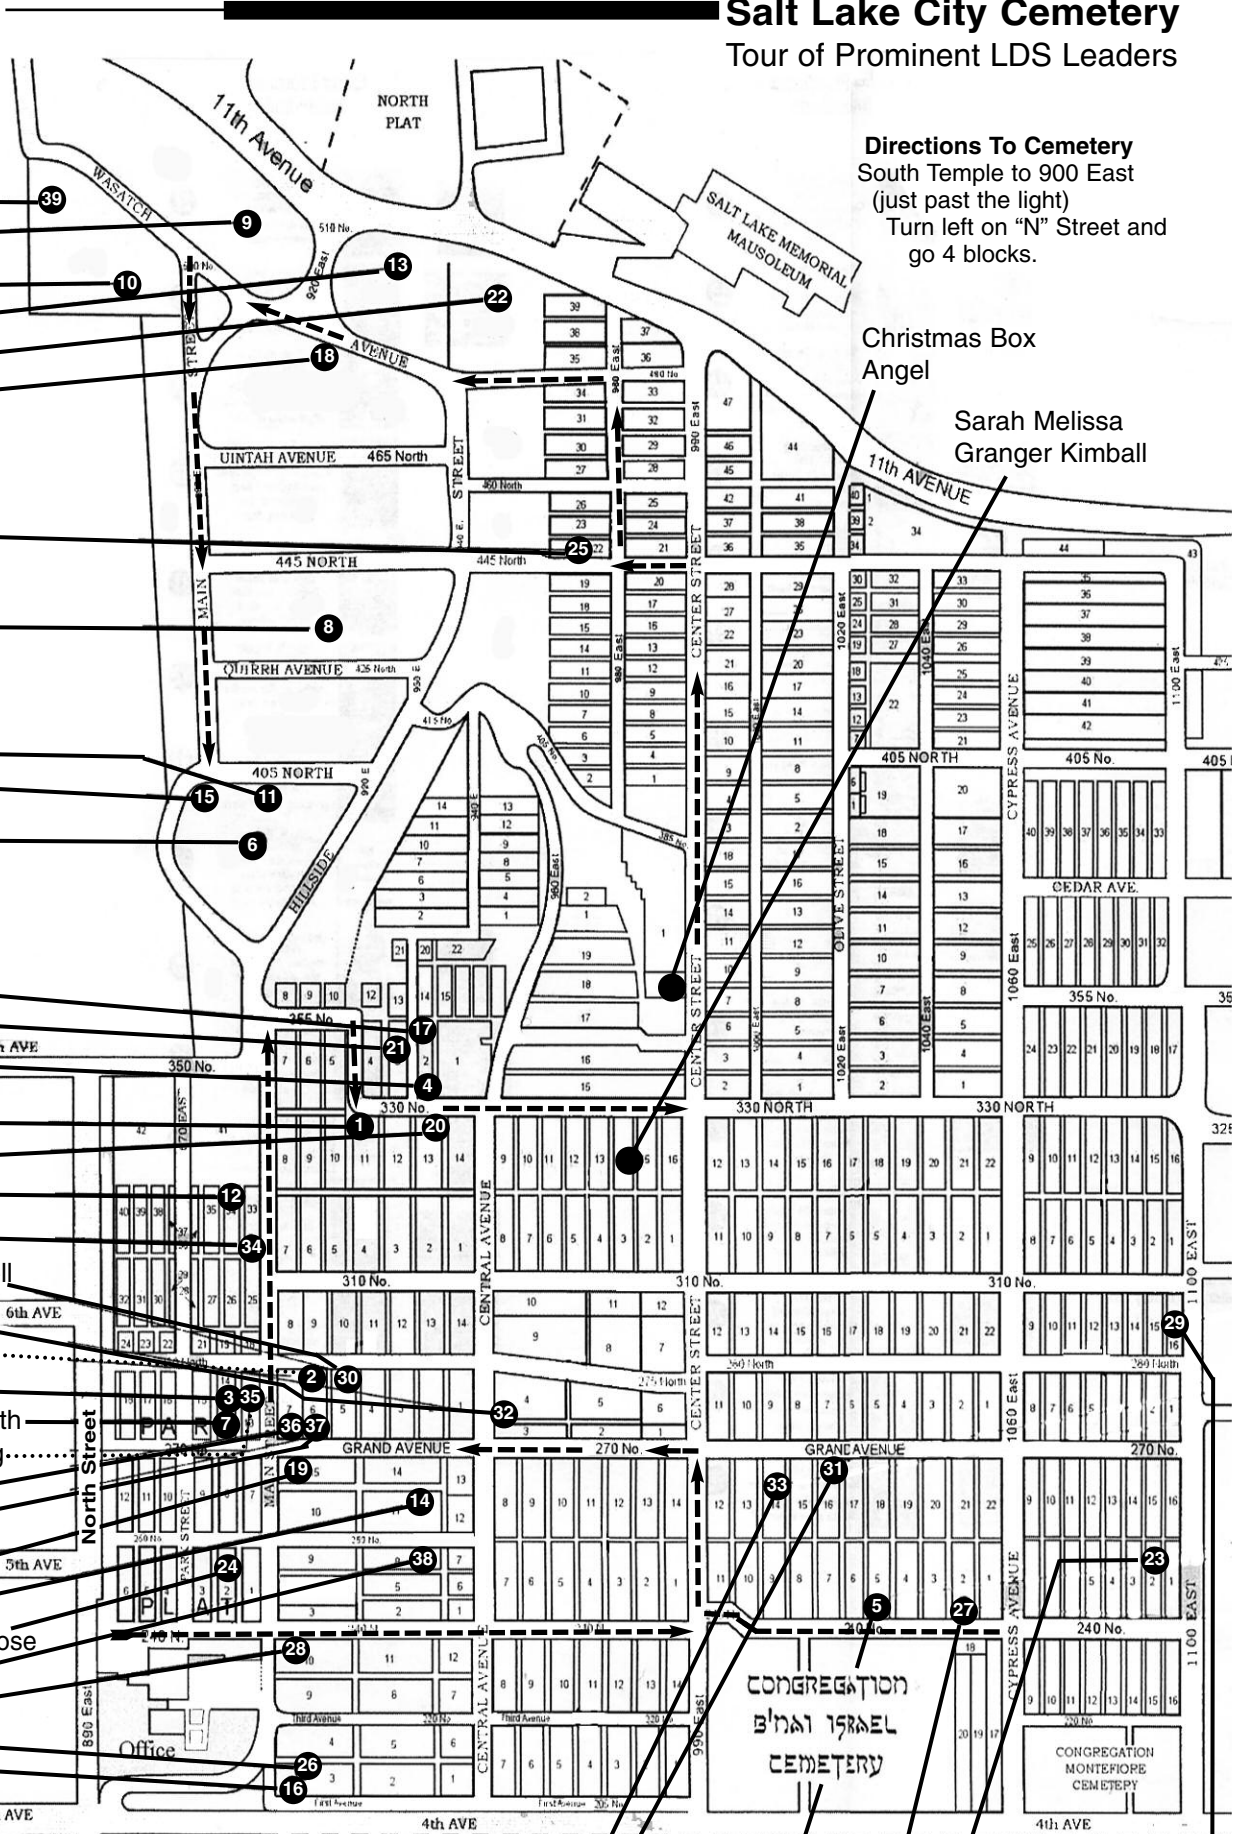

Salt Lake City Cemetery

Tour of Prominent LDS Leaders

Directions To Cemetery
South Temple to 900 East
(just past the light)
Turn left on "N" Street and
go 4 blocks.

- Neal A. Maxwell
- Spencer W. Kimbal
- Howard W. Hunter
- Hugh B. Brown
- Bruce R. McConkie
- Richard L. Evans

Mark E. Peterson

Harold B. Lee

- Gordon B. Hinckley
- J. Reuben Clark

David O. McKay

- Matthew Cowley
- J. Golden Kimball
- Heber J. Grant

John Taylor

- Jedediah Grant
- Marvin J. Ballard
- John A. Widstoe

Orrin Porter Rockwell

- James E. Talmage
- Wilford Woodruff

- Joseph F. Smith
- Joseph Fielding Smith
- Amelia Folsom Young

- Reynolds Cahoon
- Mary M. Wallace

- Mary Fielding Smith
- George Q. Cannon

- Romania Preatt Penrose
- Truman O. Angell

- Willard Richards
- W.W. Phelps
- William Clayton

- N. Eldon Tanner
- Ellis R. Shipp
- George Albert Smith
- Orson Pratt
- LeGrand Richards
- Charles W. Penrose

Hyphenated line indicates possible route